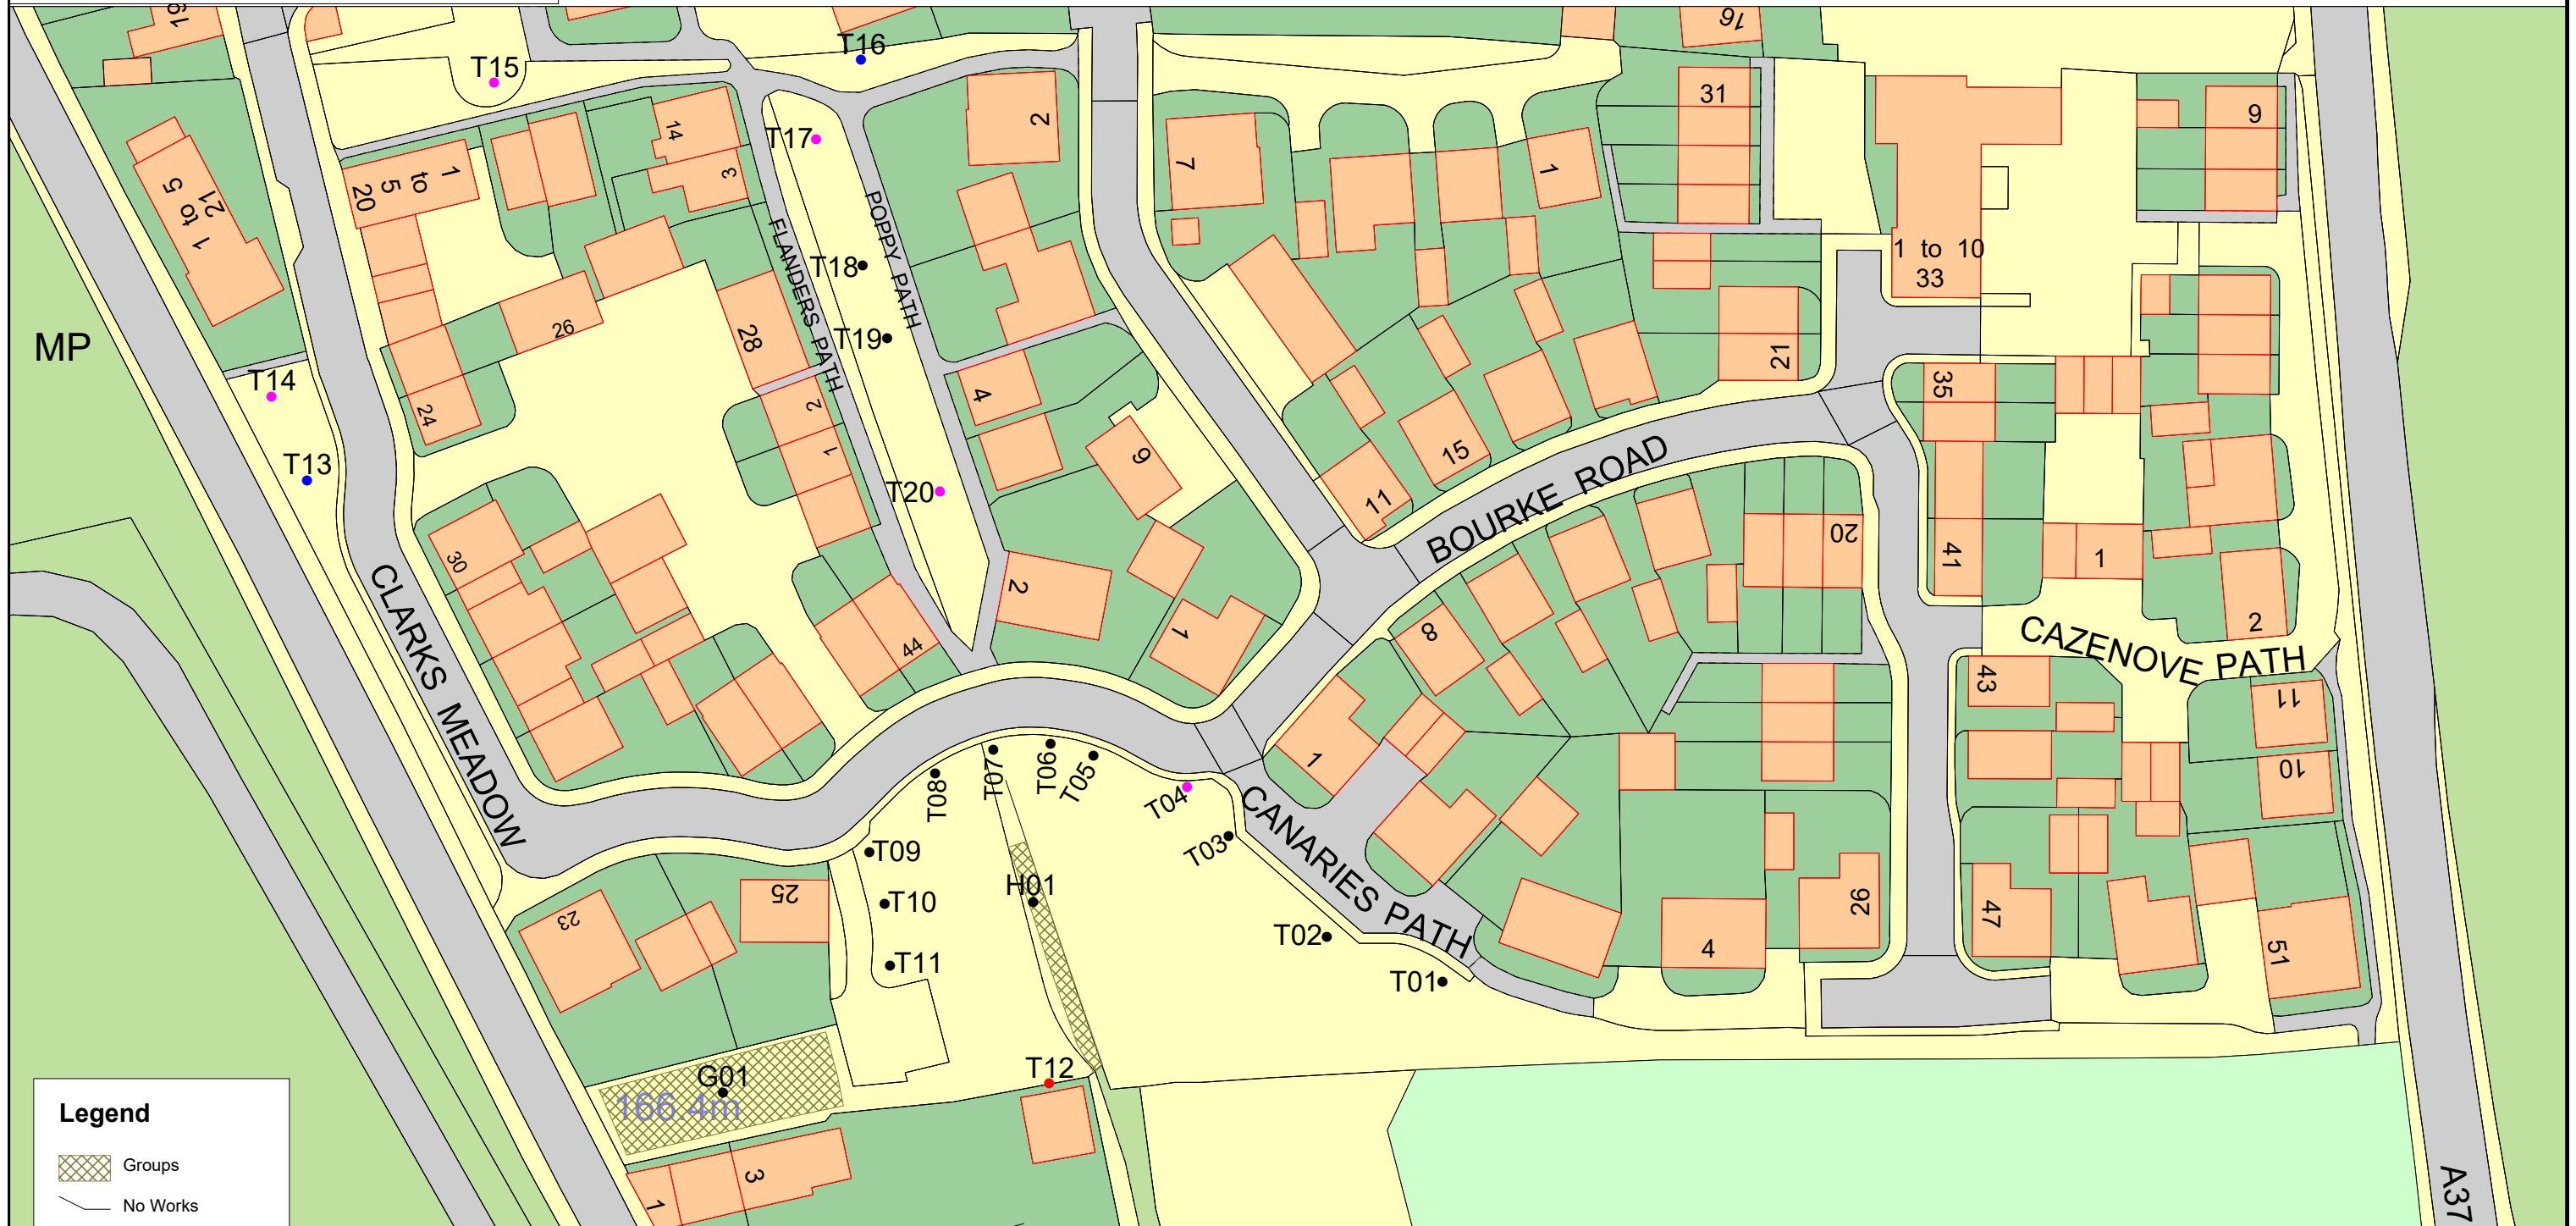

Unit 1 Mills Way Centre
 Boscombe Down Business Park
 Amesbury, Wiltshire
 SP4 7AU
 Tel: 01980 622185
 Email: info@bawdentreecare.com

Dukes Rise, Shepton Mallet

SCALE : 1:711 @ A3 DATE : 06/02/2024

Survey Ref: 2023-2642 (2024)

Map data shown may contain Ordnance Survey® products supplied by
 Pear Technology Services Ltd; Email: info@peartechology.co.uk
 © Crown Copyright and database rights from date shown above
 Ordnance Survey® licence number 100023148

Legend

- Groups
- No Works
- 3 Months
- 1 Month
- 6 Months